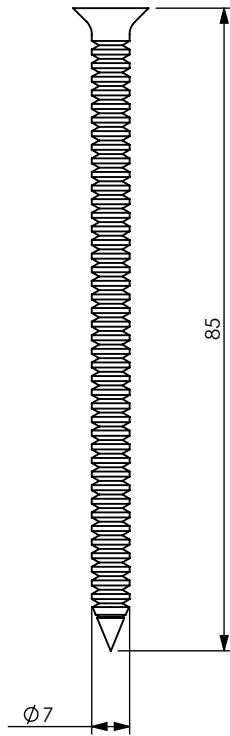

## A) SPECIFICATIONS

1 Galvanized Steel long wood screw

## C) MOUNTING INSTRUCTIONS

On request

code	<b>6129237085</b>
article	SPS 85/7

	
100	0.0046kg

RI	DATE	DR	DATE	AP	Description:
02					<b>SPS 85/7</b>  Long Wood Screw
01					
00	18/01/2016	E.B.	18/01/2016	A.V.	
1 <sup>ST</sup> EMISSION					
					Use: Long wood screw to be used for RAC + DRA