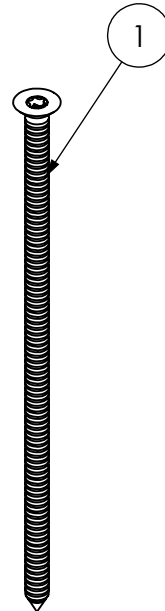

PRODUCT DATA SHEET

A) SPECIFICATIONS

1 Galvanized Steel long wood screw

B) PACKAGING INFORMATION

Packing in boxes.

Label indicating:

product code, article, quantity,

production batch,

FIMO logo and figure.

(Customer code on request).

C) MOUNTING INSTRUCTIONS

On request

code	6129237140
article	SPS 140/7

100	0.046kg

RI	DATE	DR	DATE	AP	Description: SPS 140/7 Long Wood Screw
02					
01					
00	18/01/2016	E.B.	18/01/2016	A.V.	
1 ST EMISSION					
Use:					Long wood screw to be used for RAC + DRA