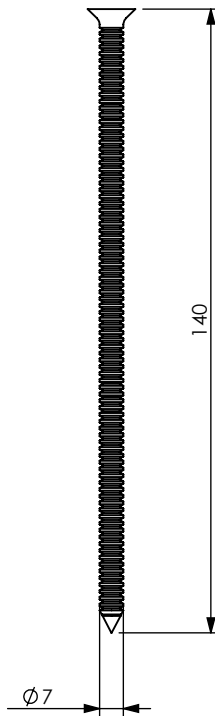

PRODUCT DATA SHEET

A) SPECIFICATIONS

1 Galvanized Steel long wood screw

B) PACKAGING INFORMATION

Packing in boxes.

Label indicating:

product code, article, quantity,

production batch,

FIMO logo and figure.

(Customer code on request).

C) MOUNTING INSTRUCTIONS

On request

code	6129237140
article	SPS 140/7

100	0.046kg

RI	DATE	DR	DATE	AP	Description: SPS 140/7 Long Wood Screw
02					
01					
00	18/01/2016	E.B.	18/01/2016	A.V.	
1 ST EMISSION					
Use:					Long wood screw to be used for RAC + DRA