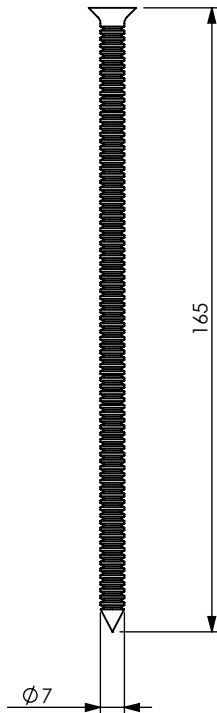

## A) SPECIFICATIONS

1 Galvanized Steel long wood screw

## B) PACKAGING INFORMATION

Packing in boxes.

Label indicating:

product code, article, quantity,

production batch,

FIMO logo and figure.

( Customer code on request ).

## C) MOUNTING INSTRUCTIONS

On request

code	<b>6129237165</b>
article	SPS 165/7

	
100	0.046kg

RI	DATE	DR	DATE	AP	Description:  <b>SPS 165/7</b>  Long Wood Screw
02					
01					
00	18/01/2016	E.B.	18/01/2016	A.V.	
1 <sup>ST</sup> EMISSION					
					
Use: Long wood screw to be used for RAC + DRA					