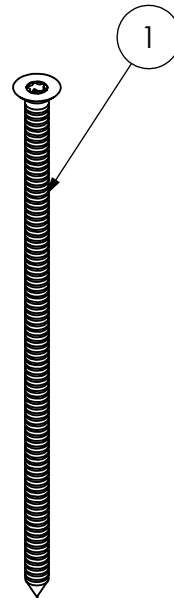

## A) SPECIFICATIONS

1 Galvanized Steel long wood screw

## B) PACKAGING INFORMATION

Packing in boxes.

Label indicating:

product code, article, quantity,

production batch,

FIMO logo and figure.

( Customer code on request ).

## C) MOUNTING INSTRUCTIONS

On request

code	<b>6129237165</b>
article	SPS 165/7

	
100	0.046kg

RI	DATE	DR	DATE	AP	Description:  <b>SPS 165/7</b>  Long Wood Screw
02					
01					
00	18/01/2016	E.B.	18/01/2016	A.V.	
1 <sup>ST</sup> EMISSION					
					
Use: Long wood screw to be used for RAC + DRA					